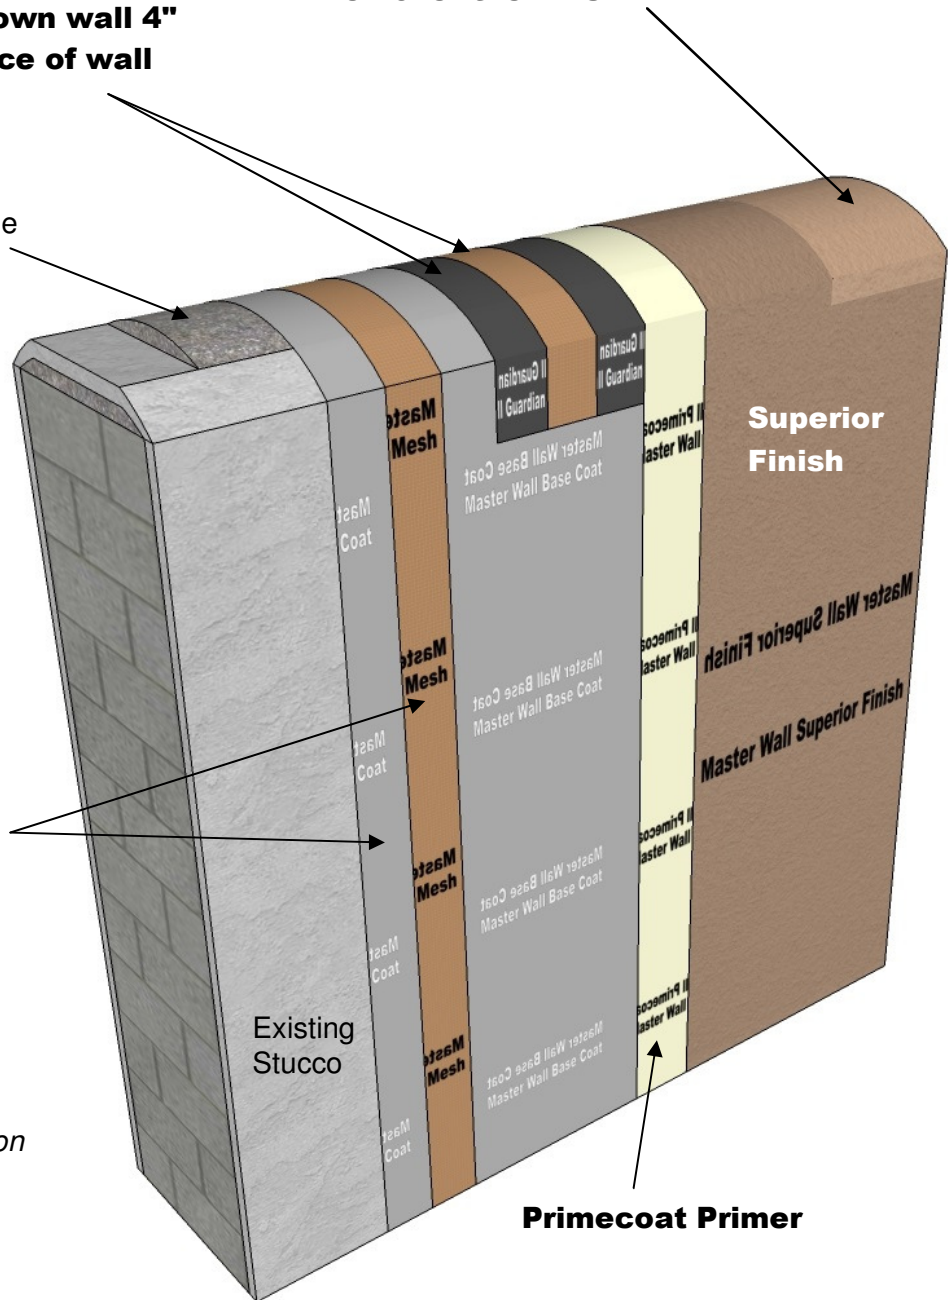

Master Wall Guardian Base Coat & Mesh, extend down wall 4" (102 mm) down face of wall

2-coats color matched Roller-flex over the finish

Renovate the cap with stucco or Master Wall Base Coat to provide slope

Master Wall Base Coat & Mesh

Existing Stucco

Limit use of this detail to arid climates, use metal cap protection elsewhere

Primecoat Primer

Superior Finish

SR-08 Uncapped Wall Renovation

These drawings relay the conceptual conditions of Master Wall® Systems and are not the construction drawings. Ultimately the design and detailing of an entire wall system is the responsibility of a professional. These details will guide the design professional in the use of Master Wall® Products. Master Wall disclaims design, warranty or construction intent or responsibility. **Bold = Master Wall® Product.**