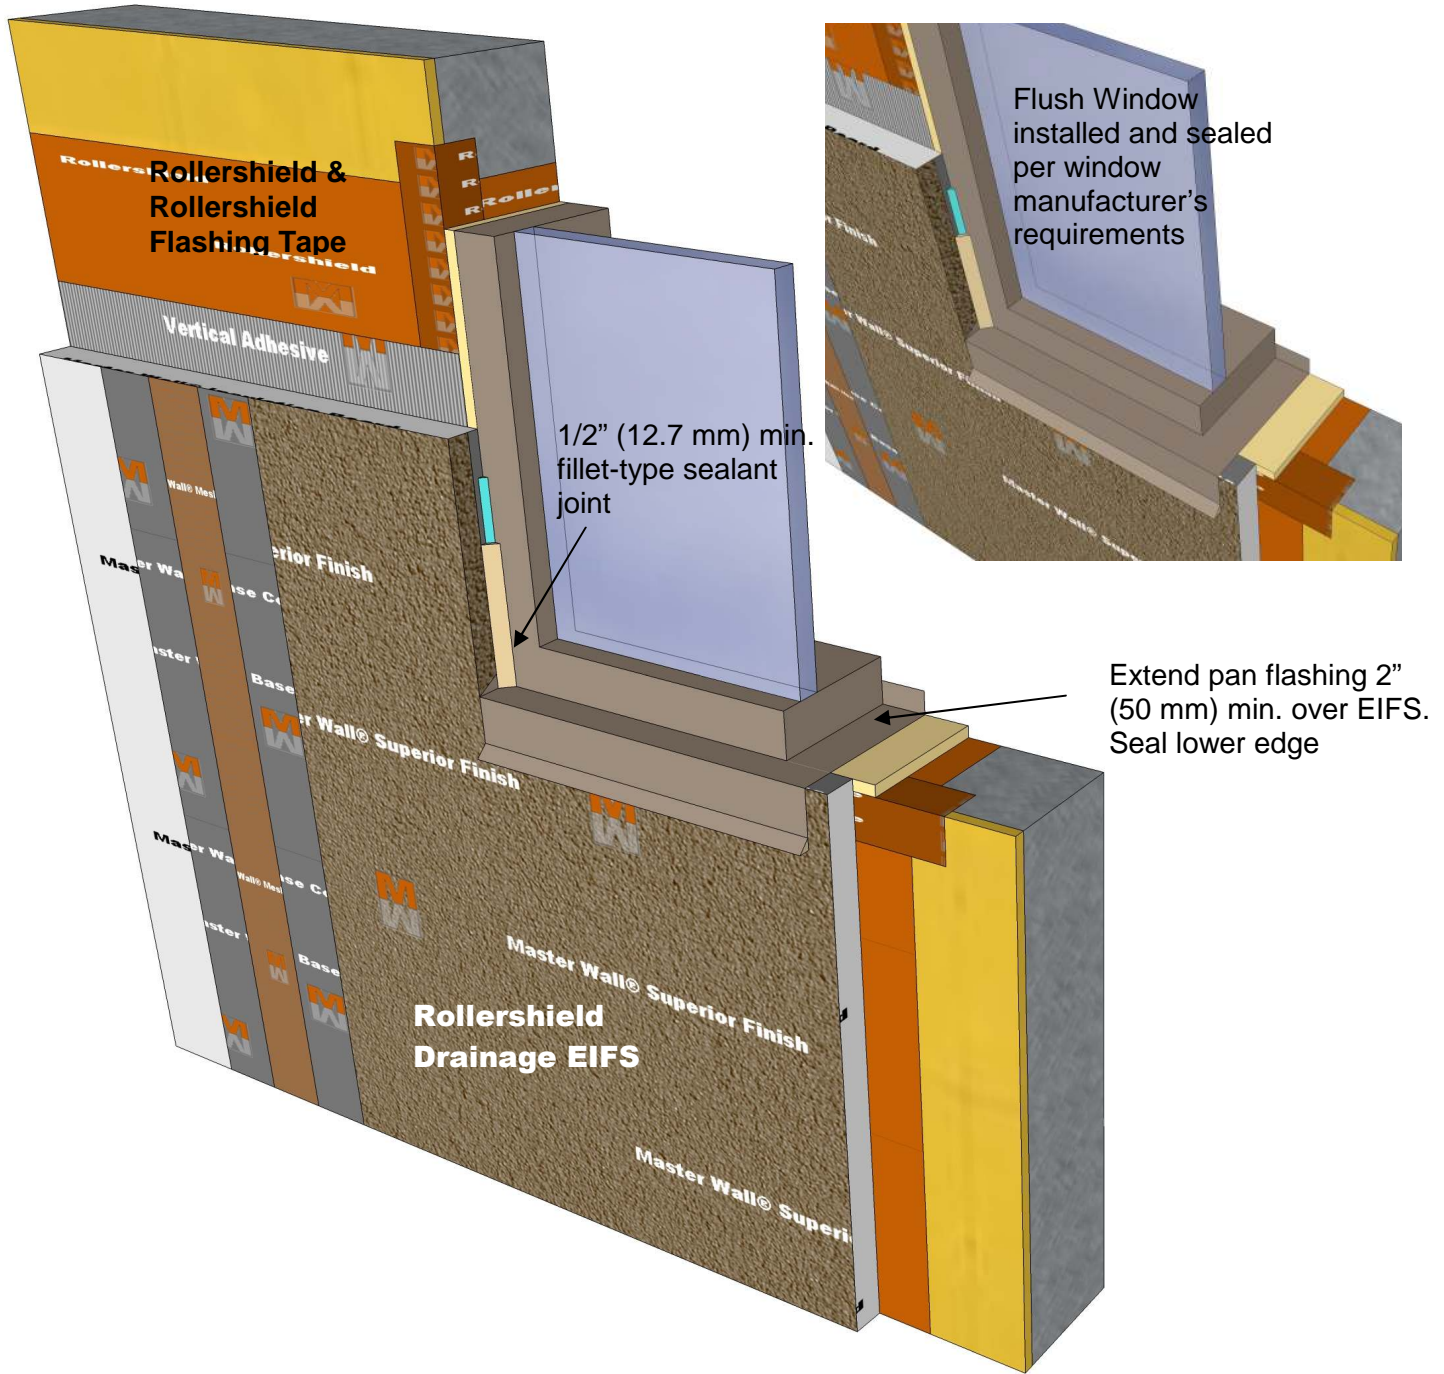

**RDCIFS SD 003 FLUSH WINDOW DESIGN**

These drawings relay the conceptual conditions of Master Wall® Systems and are not the construction drawings. Ultimately the design and detailing of an entire wall system is the responsibility of a professional. These details will guide the design professional in the use of Master Wall® Products. Master Wall disclaims design, warranty or construction intent or responsibility. **Bold = Master Wall® Product.** ©2015 Master Wall Inc.®