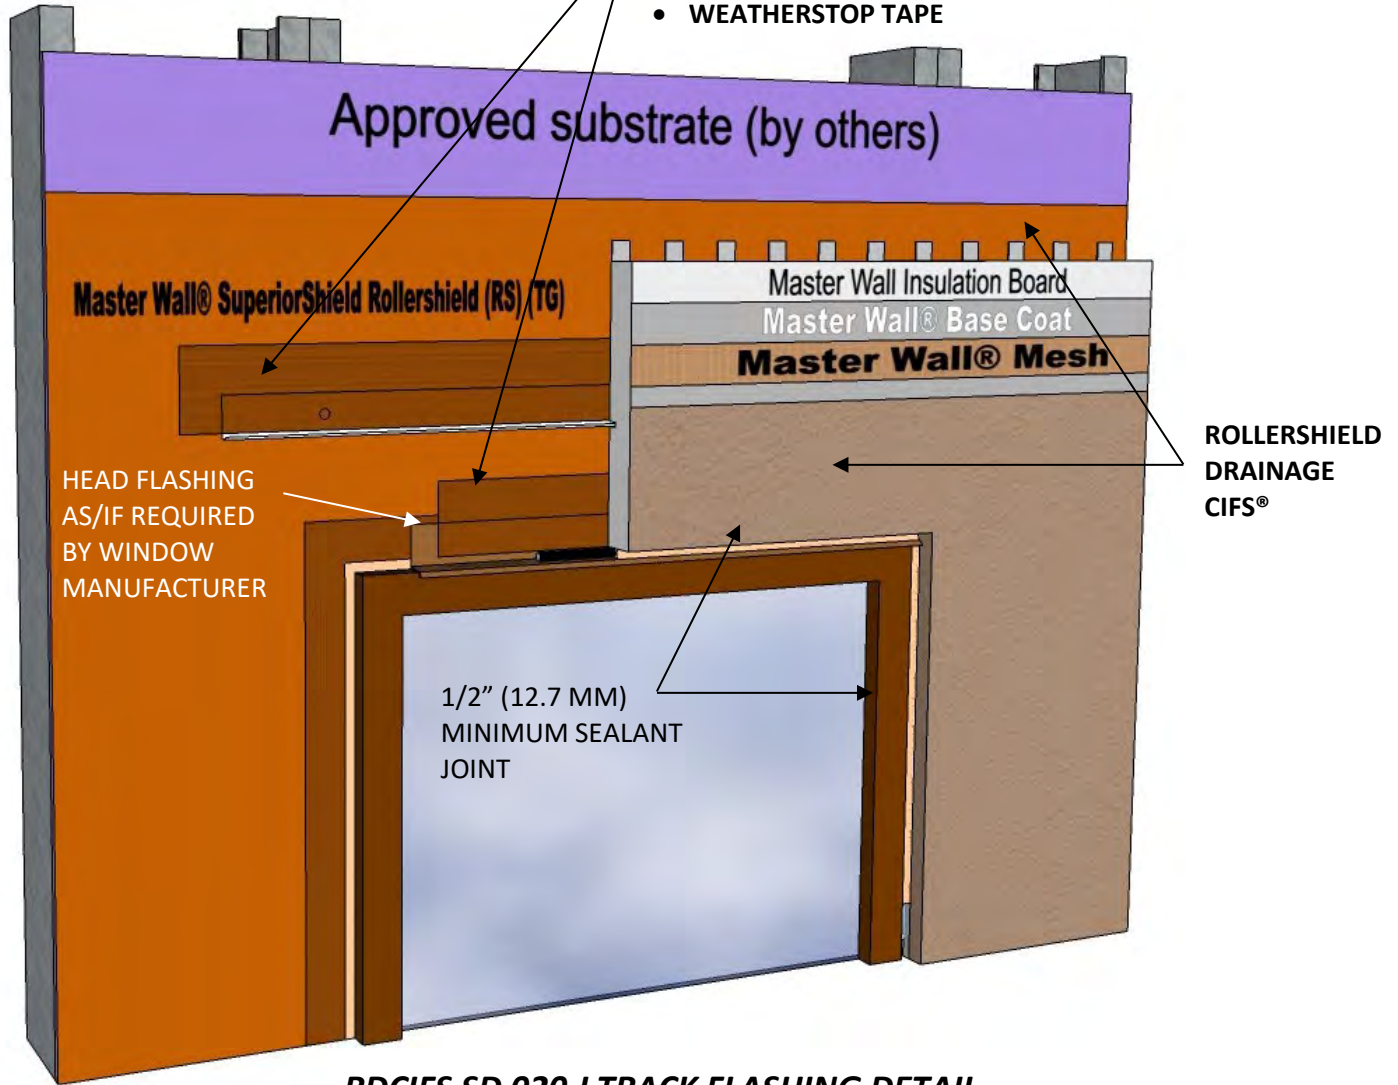

Master Wall Inc.
Building a Culture of Excellence

SYSTEM DETAIL

SUPERIORSHIELD FLASHING OPTION

- ROLLERSHIELD/SUPERIORSHIELD FLASHING TAPE
- SUPERIORFLASH
- WEATHERSTOP TAPE

RDCIFS SD 020 J TRACK FLASHING DETAIL

ROLLERSHIELD DRAINAGE CIFS®

Master Wall Inc.
Building a Culture of Excellence

PO Box 397 · Fortson · GA · 31808 · 800-755-0825 · masterwall.com

These drawings relay the conceptual conditions of Master Wall® Systems and are not the construction drawings. Ultimately the design and detailing of an entire wall system is the responsibility of a professional. These details will guide the design professional in the use of Master Wall® Products. Master Wall disclaims design, warranty or construction intent or responsibility. Bold or Brand Name = Master Wall® Product. ©2022 Master Wall Inc.®