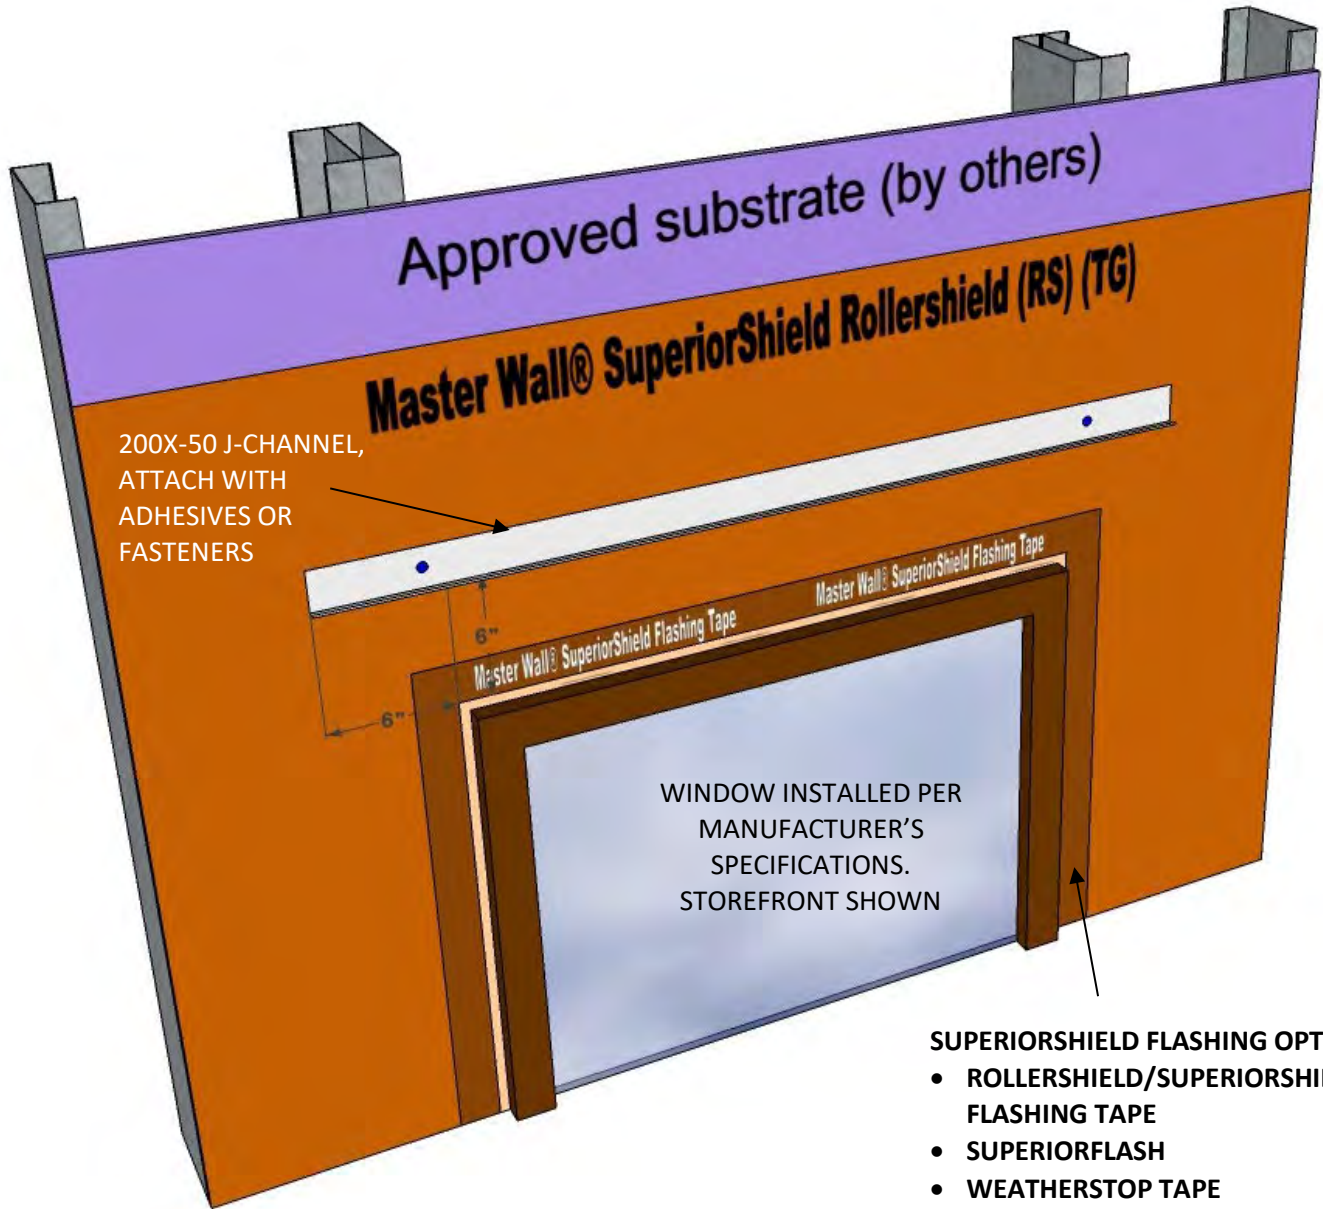

Master Wall Inc.
Building a Culture of Excellence

SYSTEM DETAIL

RDCIFS SD 020 J TRACK FLASHING DETAIL

ROLLERSHIELD DRAINAGE CIFS®

SUPERIORSHIELD FLASHING OPTION

- ROLLERSHIELD/SUPERIORSHIELD FLASHING TAPE
- SUPERIORFLASH
- WEATHERSTOP TAPE