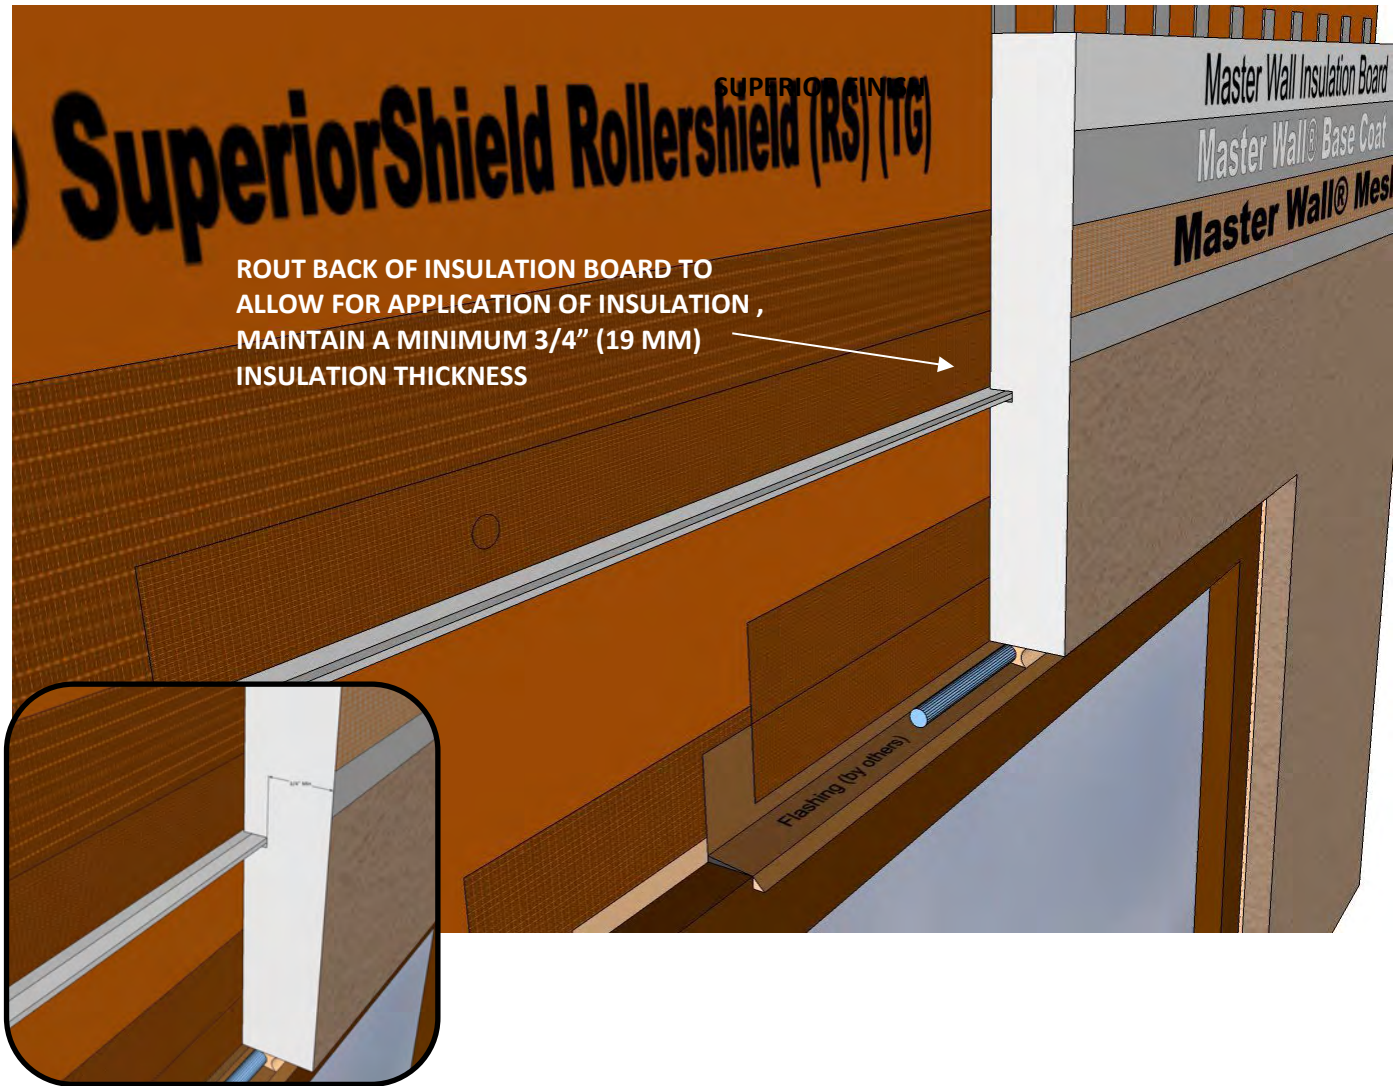

Master Wall Inc.®
Building a Culture of Excellence

SYSTEM DETAIL

RDCIFS SD 020 J TRACK FLASHING DETAIL

ROLLERSHIELD DRAINAGE CIFS®

M Master Wall Inc.®
Building a Culture of Excellence

PO Box 397 · Fortson · GA · 31808 · 800-755-0825 · masterwall.com

These drawings relay the conceptual conditions of Master Wall® Systems and are not the construction drawings. Ultimately the design and detailing of an entire wall system is the responsibility of a professional. These details will guide the design professional in the use of Master Wall® Products. Master Wall disclaims design, warranty or construction intent or responsibility. Bold or Brand Name = Master Wall® Product. ©2022 Master Wall Inc.®