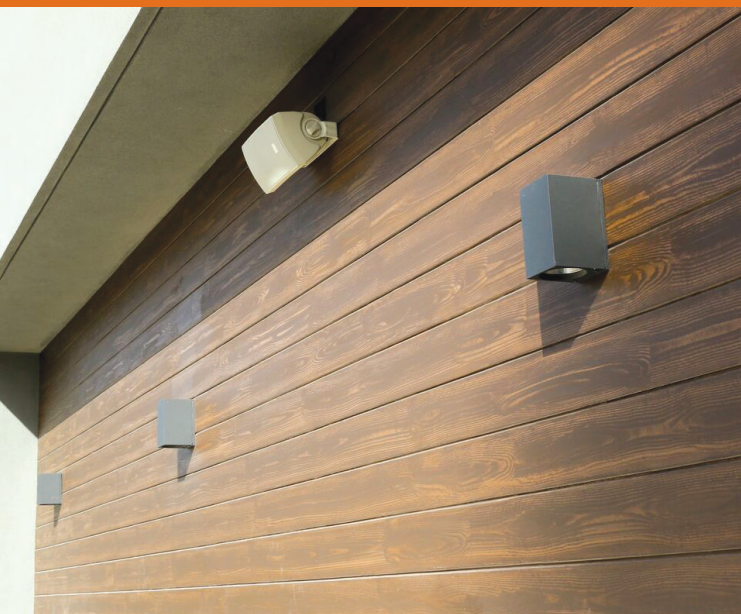

CIFS® Wood Grain Specialty Finish